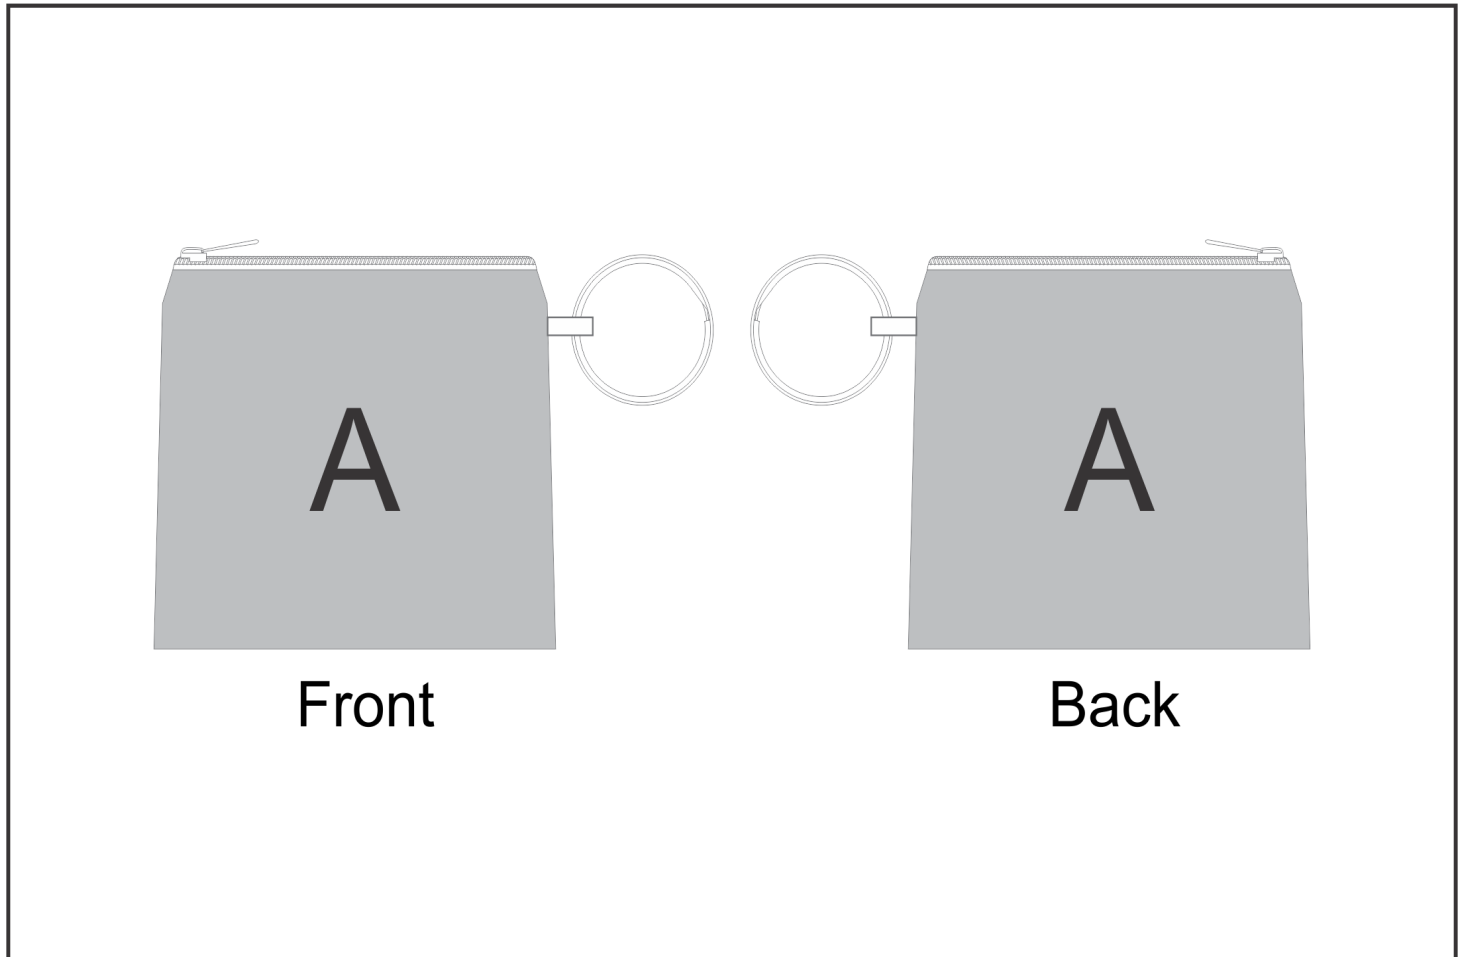

# BC-HP-8-G

Hoppla Spritz Credit Card & Coin Purse

## Need to know:

Includes 1-Position Sublimation (setup fees apply)

- Please Note: We cannot guarantee 100% logo Alignment on all Brandable Panels.

## Branding Options:

Position	Branding Method (Branding Code)	No. of Colours	Dimension
A	Custom Sublimation A (CPSUB-A)	Full Colour	160mm wide x 250mm high